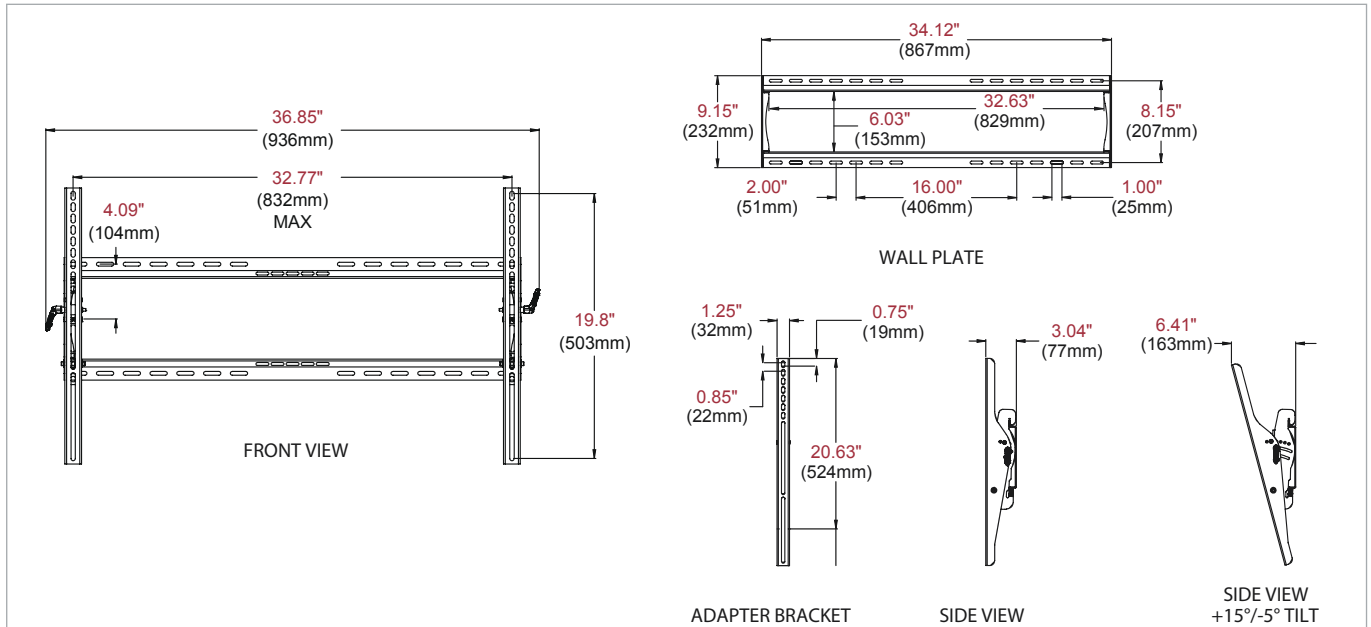

Offers pre-set tilt positions of -5°, 0°, 5°, 10°, 15°

Pre-tensioned universal tilt display adapters allow for tilt adjustment without the use of tools

Easy-grip lever locks the display position into place

Integrated security options available

Optional video conferencing shelf PD01VC available (mounts directly to the wall to install above or below the display)

VIDEO CONFERENCING SHELF PD01VC (OPTIONAL)

WALL MOUNT PDW T XL

ORDER CODE: 100013412

TECHNICAL DRAWINGS

TECHNICAL SPECIFICATIONS

ORDER CODE	
PDW T XL	100013412
MAX. LOAD CAPACITY (kg)	102.0
RECOMMENDED DISPLAY SIZE	65" to 98"
ORIENTATION	Landscape and Portrait
MIN. DEPTH OF MOUNT (mm)	77
TILT FUNCTION	-5° to +15°
PRODUCT WEIGHT (kg)	4.08
SHIPPING WEIGHT (kg)	4.9
PACKAGE DIMENSION (mm)	911.2 x 268.3 x 88.9
SHIPPING CONTENT	2x Display adapter bracket (right/left), 1x Wall plate, Screws (incl. spacers and washers) for installing the display, 4x Wood screw (incl. 8mm concrete anchor), 1x 4mm Allen wrench
SUPPORTED NEC LARGE FORMAT DISPLAYS	65" to 98" E, V, XS, P and XUHD Series
ACCESSORIES	
Video Conferencing Shelf PD01VC	100013421
WARRANTY	5 years
For additional pictures and Solutions overview, Visit www.nec-display-solutions.com for details.	